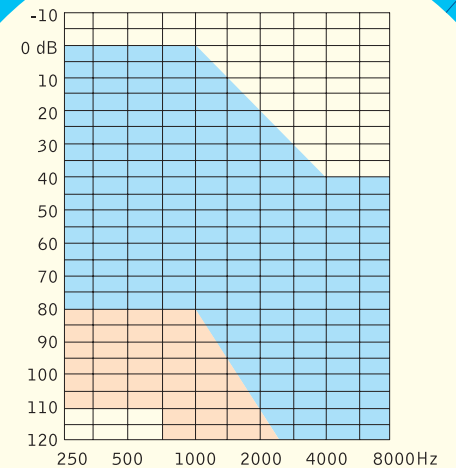

If your hearing loss fits within the shaded area, ImpaCt Xp is the hearing instrument you've been looking for!